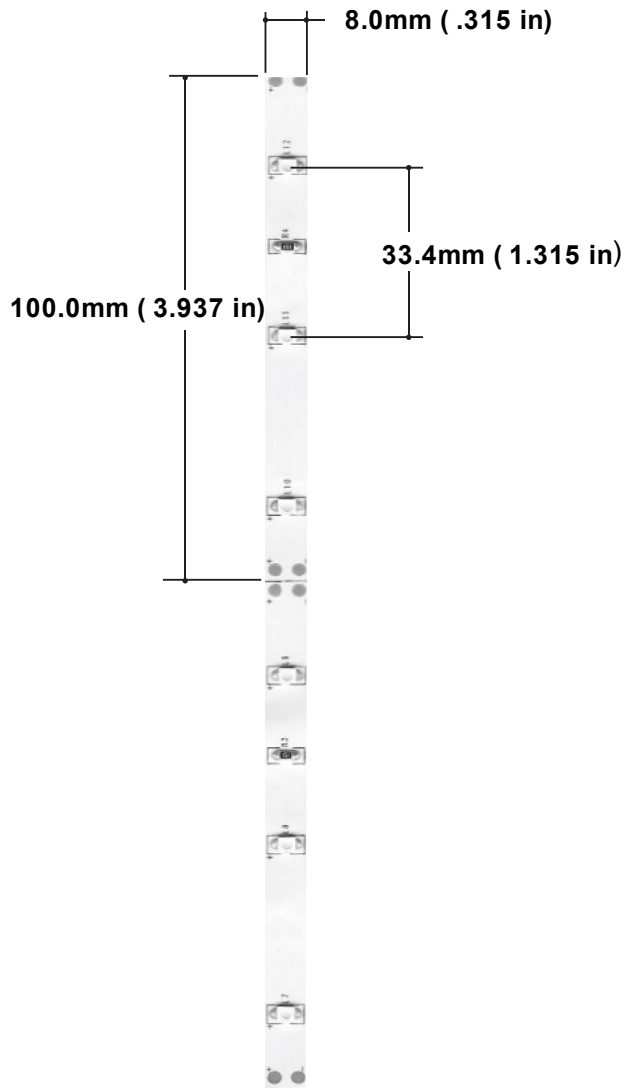

CITY THEATRICAL

NEW YORK • LONDON

475 Barell Ave., Carlstadt, NJ 07072

Voice: 800-230-9497, 201-549-1160

Fax: 201-549-1161

QolorFLEX 3528-12-CW-30-5-20-1 is an interior grade LED Tape with a medium low output (170 lumens/meter) brightness. The cool white color (6500°K) is suited enhancing the blue color range. It is available in full 5 meter spools, sample strips and is included in our QolorFLEX Demo Kit.

QolorFLEX LED Tape

P/N 3528-12-CW-30-5-20-1

SPECIFICATIONS

Color(s)	Cool White
Color Temp	6500° K
Wavelength	N/A
Beam Angle	120°
Brightness (lumens/m)	170
Power Consumption (watts/5m)	12
Power Consumption (watts/ft)	.73
Operating Voltage	12VDC
Current (mA/5m)	1000
Quantity of LEDs Per 5m (16.4 ft)	150
CRI	70
LED Spacing	33.4mm
Cutting Increment	100.0mm
Length	5m (16.4 ft)
Width	8mm
Average Life	25,000 hrs
Compliance	ETL
Warranty	Two Years
IP Rating	IP20
LED Chip Size	3528
Backing Color	White
Use Environment	Indoor